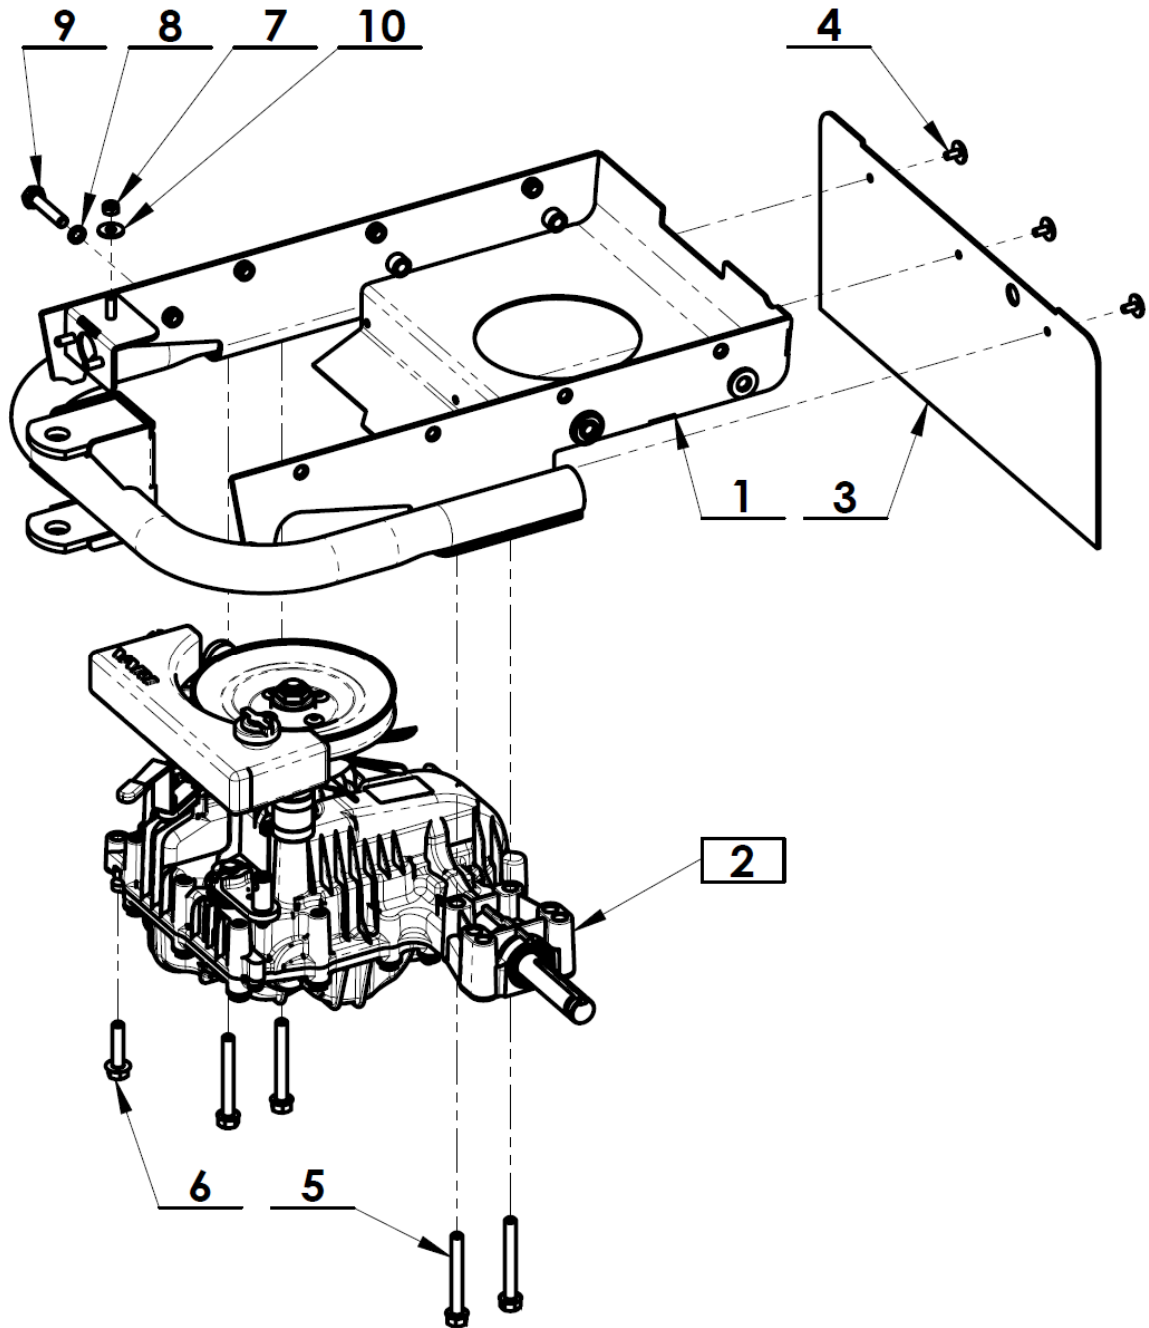

## RAPTOR

Multifunctional carrier of accessories

Spare parts list

<b>Pos.</b>	<b>Name</b>	<b>Art. No.</b>	<b>Pcs</b>
1	Lower chassis	<i>see page 4</i>	1
2	Upper chassis BS950	<i>see page 7</i>	1
3	Handlebars assembly	<i>see page 14</i>	1
4	Left wheel 4.80/4.00-8 ( <i>see details on page 19</i> )	2005900005	1
5	Right wheel 4.80/4.00-8 ( <i>see details on page 19</i> )	2005900006	1
6	Key 3/16"x55	3005900181	2
7	Lock tab washer	3000800109	2
8	Rear dumping rubber	3005900078	2
9	Front dumping rubber	3005900079	2
10	Ring E-75	51311732165	2
11	Bolt M10x20	51309900029	2
12	Bolt M8x25-8.8-A3L	59309274293	4
13	Bolt M8x16	51309900011	8
14	Nut M8	104622	4
15	Nut M6	51311900005	2
16	Washer 9	150536	4
21	Front bolt M10x25	3005900154	2

<b>Pos.</b>	<b>Name</b>	<b>Art. No.</b>	<b>Pcs</b>
1	K-46ED gearbox	51532100157	1
2	Driven pulley of wheel drive	2005900065	1
3	Expansion tank	3005900007	1
4	Bypass lever	3005900028	1
5	Brake pin	3005900066	1
6	Flat cap 9x3	51321841019	1
7	Air release valve	51532100158	1
8	Bolt M6x16	189552	1
9	Nut M6	168516	2
10	Washer 6,6	195530	1
11	Spring 31,5x16,3x0,8x1,9	51315971004	1
12	Retaining ring 13x1	110512	1
Note 1: Oil viscosity: SAE 10W-30			
Note 2: Oil volume: 2,3 l			

Pos.	Name	Art. No.	Pcs
1	Clutch holder	2005900048	1
2	Rubber bushing	3005900050	1
3	Bushing	3005900051	1

Pos.	Name	Art. No.	Pcs
1	Roller arm	2005900043	1
2	Roller	3005900040	1
3	Roller pin	3000500086	1
4	Bearing 3202 A 2RS	51324232132	1
5	Bushing A 10/14x10	184599	2
6	Retaining ring 35x1,5	126503	1
7	Retaining ring 15x1	131521	1
8	Nut M10	195527	1
9	Washer B 10,5	189567	1