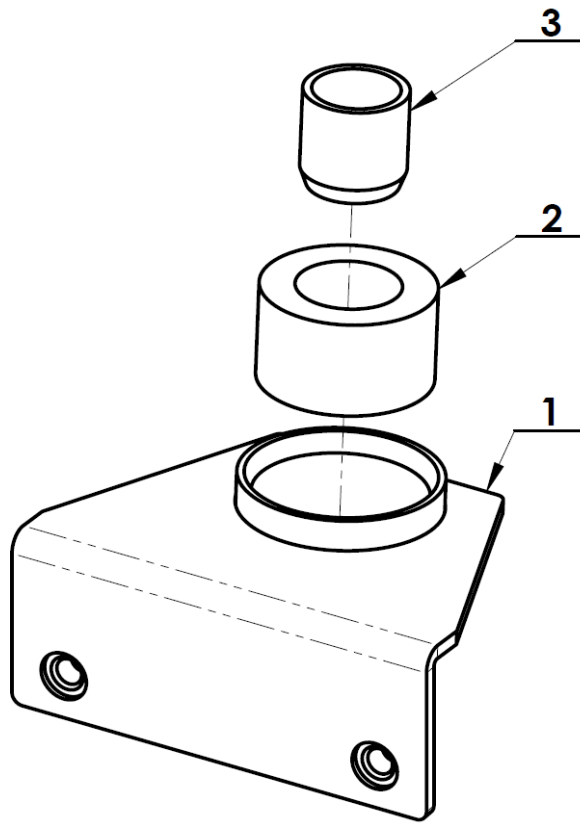

Pos.	Name	Art. No.	Pcs
1	Clutch holder	2005900048	1
2	Rubber bushing	3005900050	1
3	Bushing	3005900051	1