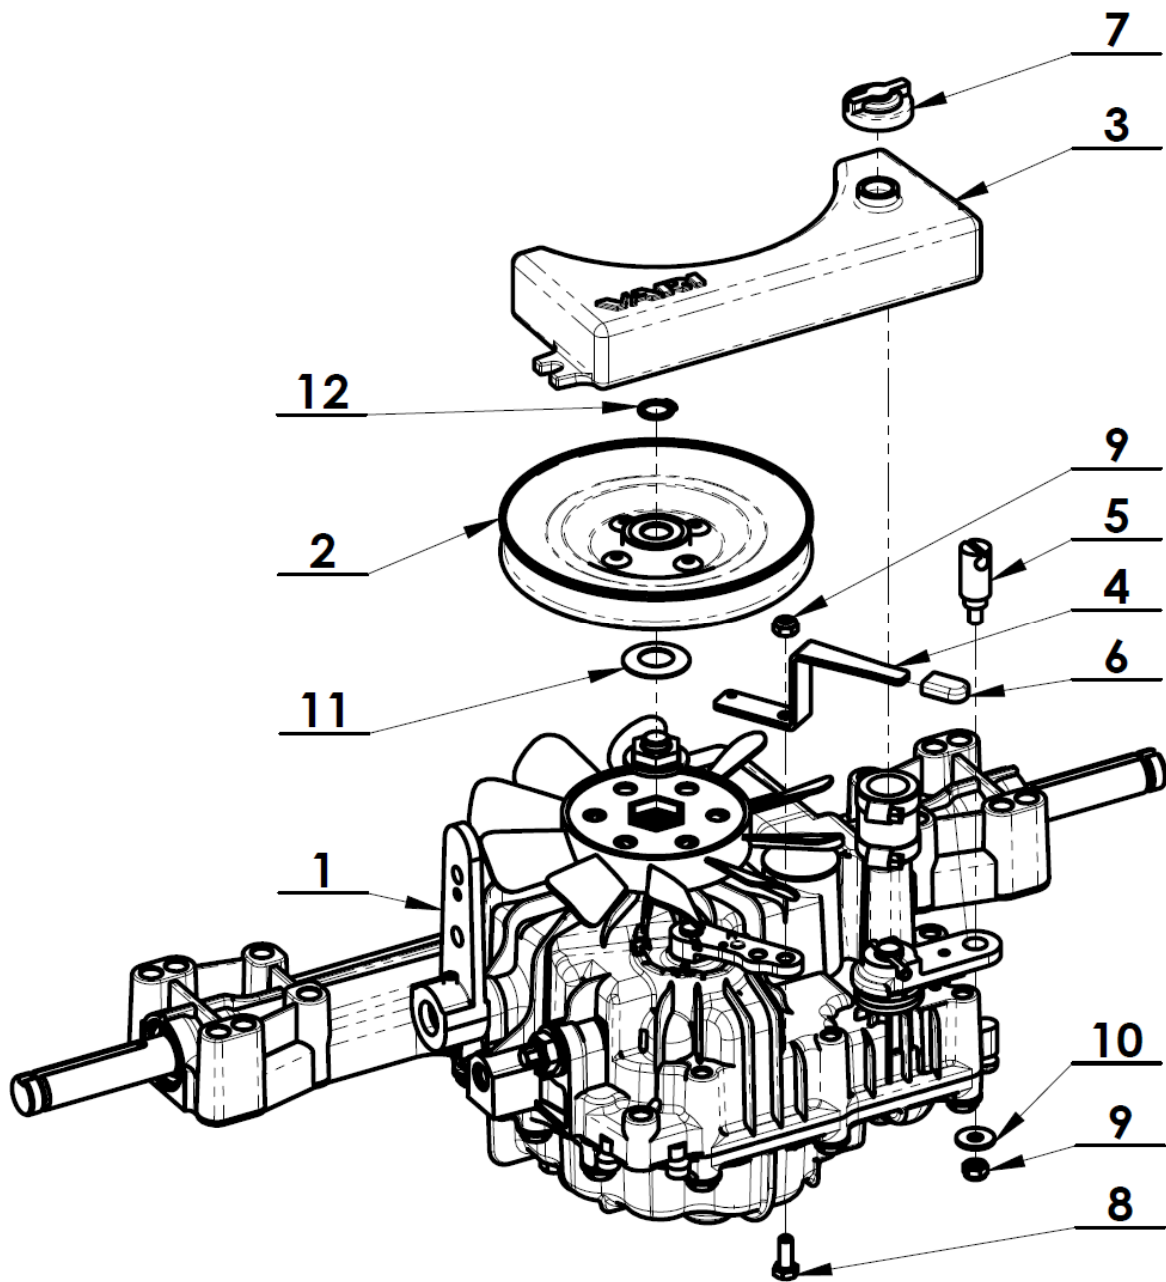

<b>Pos.</b>	<b>Name</b>	<b>Art. No.</b>	<b>Pcs</b>
1	K-46ED gearbox	51532100157	1
2	Driven pulley of wheel drive	2005900065	1
3	Expansion tank	3005900007	1
4	Bypass lever	3005900028	1
5	Brake pin	3005900066	1
6	Flat cap 9x3	51321841019	1
7	Air release valve	51532100158	1
8	Bolt M6x16	189552	1
9	Nut M6	168516	2
10	Washer 6,6	195530	1
11	Spring 31,5x16,3x0,8x1,9	51315971004	1
12	Retaining ring 13x1	110512	1
Note 1: Oil viscosity: SAE 10W-30			
Note 2: Oil volume: 2,3 l			

Part of the engine  
Bestandteil des Motors

<b>Pos.</b>	<b>Name</b>	<b>Art. No.</b>	<b>Pcs</b>
1	Upper chassis	2005900055	1
2	B&S 950E engine	51482489033	1
3	NORAM/VARI clutch	<i>see page 9</i>	1
4	V-belt TX13x871Ld VUVK	51272212472	1
5	Fuel valve assembly	<i>see page 11</i>	1
6	Roller pin	3005900046	1
7	Clutch holder assembly	<i>see page 12</i>	1
8	Wheel drive roller assembly	<i>see page 13</i>	1
9	Wheel drive cable	2005900075	1
10	Clutch cable	2005900074	1
11	Wheel drive roller spring	3005900067	1
12	Clutch lever spring	3005900177	1
13	Tube holder	3005900069	1
15	Washer 9	150536	1
16	Ring 7	51311732156	1
17	Safety washer 8	184614	2
18	Bolt W3/8"x3 1/4"	51309900044	1
19	Bolt M8x65	51309900043	1
20	Bolt M8x40	51309900031	1
21	Bolt M6x12	51309900007	2
22	Nut M8	51311900006	3
23	Nut M8	104622	1
24	Washer HLB-3/8"	51311800002	1
25	Washer 11	195529	1
26	Nut M5	105518	1

Pos.	Name	Art. No.	Pcs
1	Clutch holder	2005900048	1
2	Rubber bushing	3005900050	1
3	Bushing	3005900051	1

Pos.	Name	Art. No.	Pcs
1	Roller arm	2005900043	1
2	Roller	3005900040	1
3	Roller pin	3000500086	1
4	Bearing 3202 A 2RS	51324232132	1
5	Bushing A 10/14x10	184599	2
6	Retaining ring 35x1,5	126503	1
7	Retaining ring 15x1	131521	1
8	Nut M10	195527	1
9	Washer B 10,5	189567	1