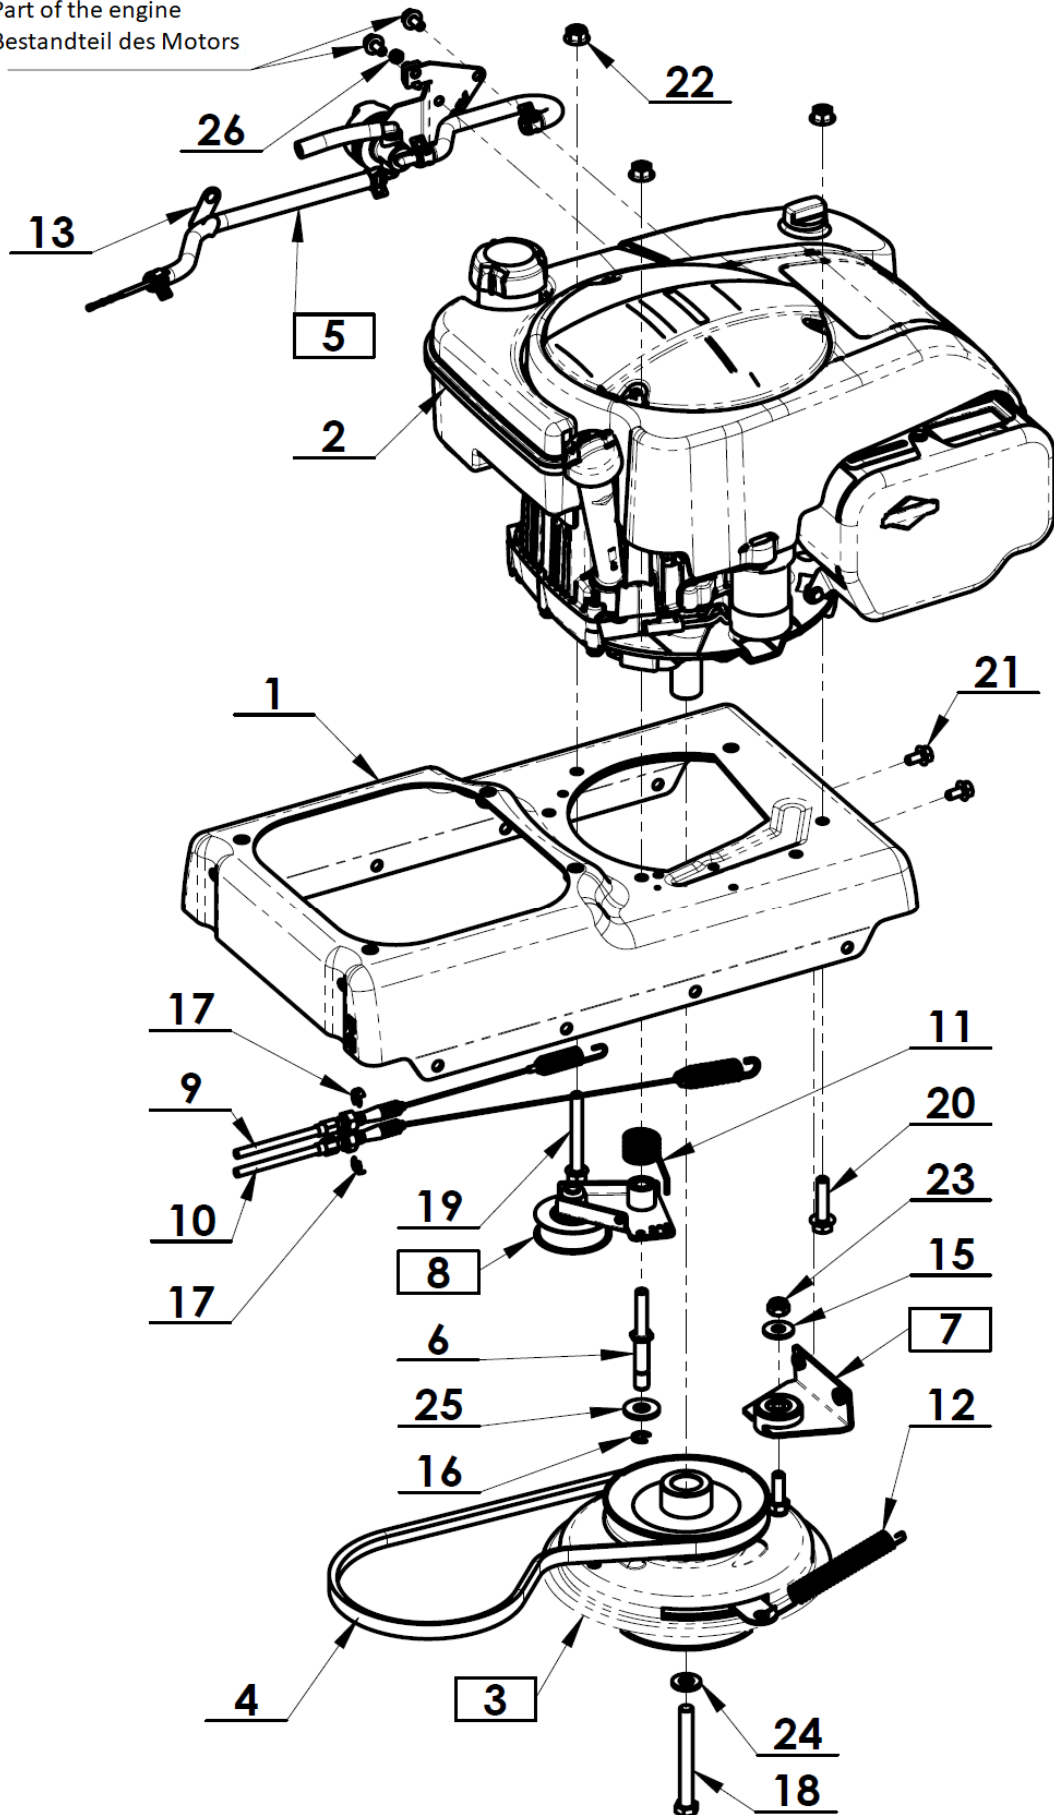

Part of the engine
Bestandteil des Motors

Pos.	Name	Art. No.	Pcs
1	Upper chassis	2005900055	1
2	B&S 950E engine	51482489033	1
3	NORAM/VARI clutch	<i>see page 9</i>	1
4	V-belt TX13x871Ld VUVK	51272212472	1
5	Fuel valve assembly	<i>see page 11</i>	1
6	Roller pin	3005900046	1
7	Clutch holder assembly	<i>see page 12</i>	1
8	Wheel drive roller assembly	<i>see page 13</i>	1
9	Wheel drive cable	2005900075	1
10	Clutch cable	2005900074	1
11	Wheel drive roller spring	3005900067	1
12	Clutch lever spring	3005900177	1
13	Tube holder	3005900069	1
15	Washer 9	150536	1
16	Ring 7	51311732156	1
17	Safety washer 8	184614	2
18	Bolt W3/8"x3 1/4"	51309900044	1
19	Bolt M8x65	51309900043	1
20	Bolt M8x40	51309900031	1
21	Bolt M6x12	51309900007	2
22	Nut M8	51311900006	3
23	Nut M8	104622	1
24	Washer HLB-3/8"	51311800002	1
25	Washer 11	195529	1
26	Nut M5	105518	1