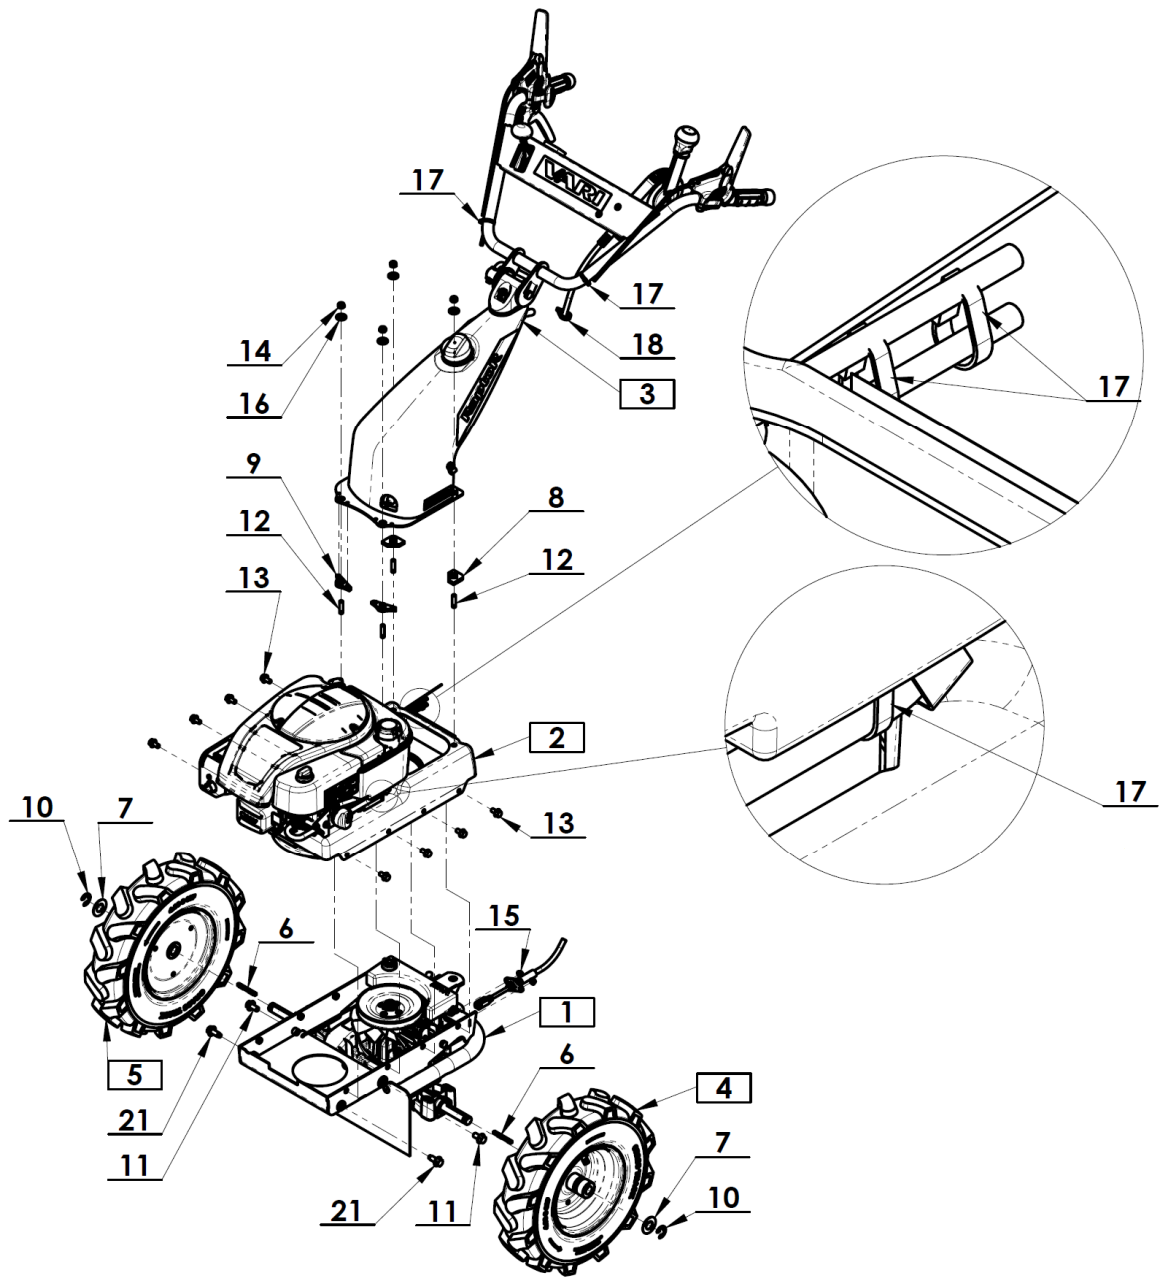

## RAPTOR

Multifunctional carrier of accessories

Spare parts list

<b>Pos.</b>	<b>Name</b>	<b>Art. No.</b>	<b>Pcs</b>
1	Lower chassis	<i>see page 4</i>	1
2	Upper chassis BS950	<i>see page 7</i>	1
3	Handlebars assembly	<i>see page 14</i>	1
4	Left wheel 4.80/4.00-8 ( <i>see details on page 19</i> )	2005900005	1
5	Right wheel 4.80/4.00-8 ( <i>see details on page 19</i> )	2005900006	1
6	Key 3/16"x55	3005900181	2
7	Lock tab washer	3000800109	2
8	Rear dumping rubber	3005900078	2
9	Front dumping rubber	3005900079	2
10	Ring E-75	51311732165	2
11	Bolt M10x20	51309900029	2
12	Bolt M8x25-8.8-A3L	59309274293	4
13	Bolt M8x16	51309900011	8
14	Nut M8	104622	4
15	Nut M6	51311900005	2
16	Washer 9	150536	4
21	Front bolt M10x25	3005900154	2

<b>Pos.</b>	<b>Name</b>	<b>Art. No.</b>	<b>Pcs</b>
1	K-46ED gearbox	51532100157	1
2	Driven pulley of wheel drive	2005900065	1
3	Expansion tank	3005900007	1
4	Bypass lever	3005900028	1
5	Brake pin	3005900066	1
6	Flat cap 9x3	51321841019	1
7	Air release valve	51532100158	1
8	Bolt M6x16	189552	1
9	Nut M6	168516	2
10	Washer 6,6	195530	1
11	Spring 31,5x16,3x0,8x1,9	51315971004	1
12	Retaining ring 13x1	110512	1
Note 1: Oil viscosity: SAE 10W-30			
Note 2: Oil volume: 2,3 l			

Pos.	Name	Art. No.	Pcs
1	Clutch holder	2005900048	1
2	Rubber bushing	3005900050	1
3	Bushing	3005900051	1

Pos.	Name	Art. No.	Pcs
1	Roller arm	2005900043	1
2	Roller	3005900040	1
3	Roller pin	3000500086	1
4	Bearing 3202 A 2RS	51324232132	1
5	Bushing A 10/14x10	184599	2
6	Retaining ring 35x1,5	126503	1
7	Retaining ring 15x1	131521	1
8	Nut M10	195527	1
9	Washer B 10,5	189567	1