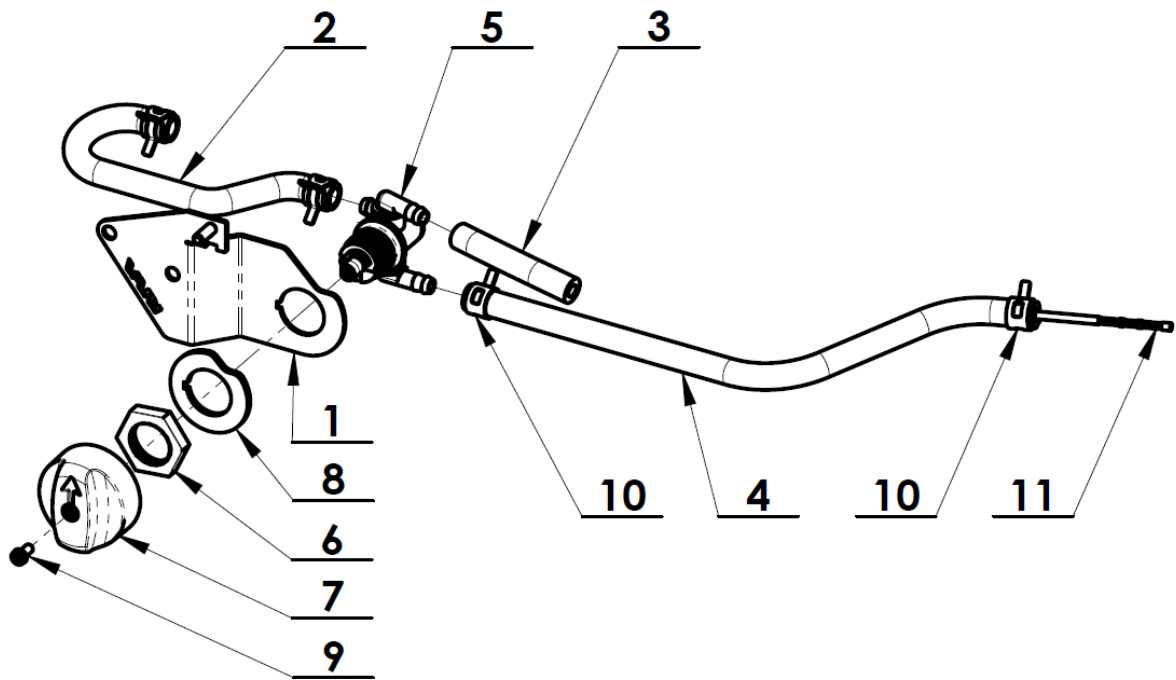

Pos.	Name	Art. No.	Pcs
1	Valve holder	3005901037	1
2	Fuel hose	3005900052	1
3	Fuel hose (engine tank)	3005900053	1
4	Fuel hose (additional tank)	3005900054	1
5	3-way fuel valve	51551471003	1
6	Nut M22	51532889045	1
7	Valve knob	51551471004	1
8	Valve nut washer	3005900162	1
9	Bolt M4x8-4.8-A3L-Z	51309231270	1
10	Hose clamp	100005136	2
11	Fuel filter	100009020	1